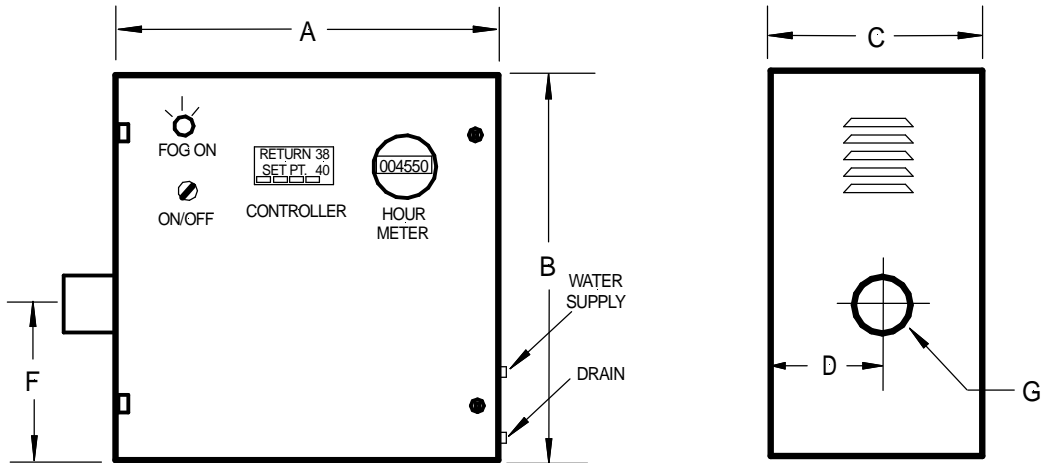

REENSAIR

RAH-1000 SERIES DIMENSIONS AND CAPACITIES

Physical Dimensions:

	RAH-1030 thru 1200	
	Inches	mm
"A" - Length	20	508
"B" - Width	20	508
"C" - Depth	12	305
"D" - Fog Outlet - side	5	127
"E" - Door - height	N/A	N/A
"F" - Fog Outlet - height	9	229
"G" - Fog Outlet pipe size	3	76
Water Supply Connection	1/4" comp.fitting	
Drain Connection	1/4" comp.fitting	

Fog Capacities and Electrical

Model	RAH-1000 Series				
	RAH-1030	RAH-1050	RAH-1070	RAH-1090	RAH-1200
Voltage	120V	120V	120V	120V	120V
KW	0.116	0.232	0.29	0.35	0.58
Capacity (lbs/hr)	3	5	7	9	11
Amps	2.5	3.4	3.9	4.4	6.3
Circuit Breaker (amps)	10	10	10	10	10